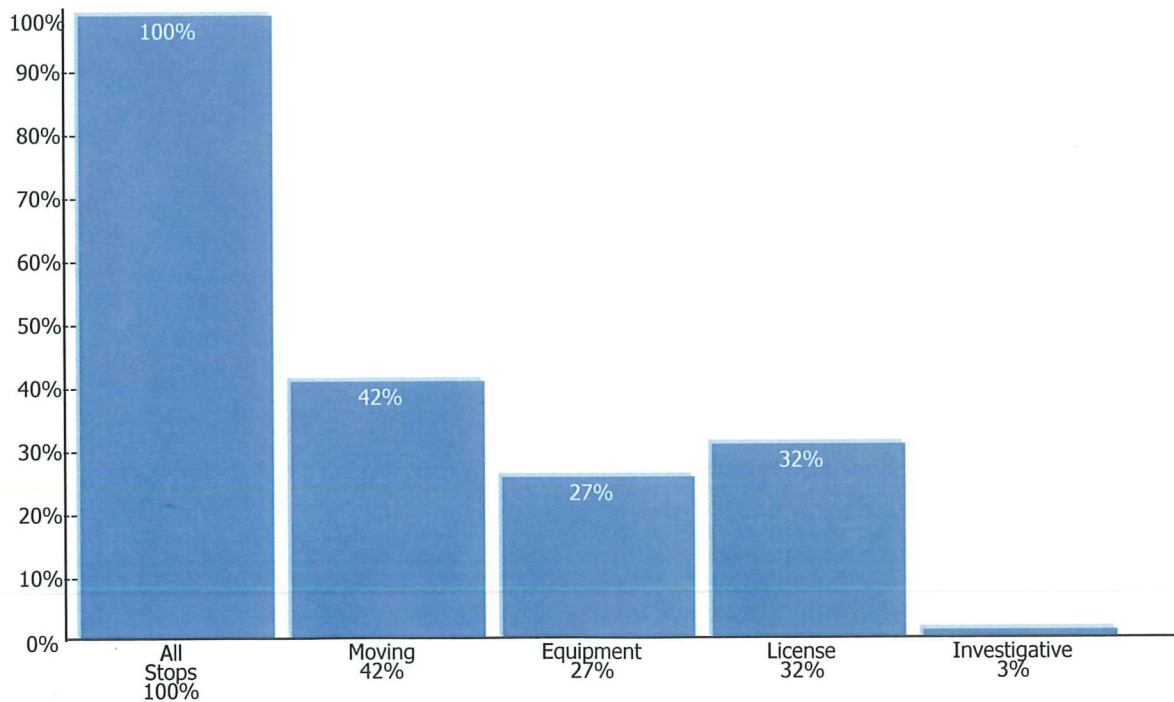

Agency: Hallsville Police Department
Reporting Period: 1/1/2011 Thru: 12/31/2011
Race: All Races Employee: All Employees

1) Total Stops 761	5) Driver Race	8) Stop Location	10) Probable Cause	13) Contraband Type
2) Traffic Violations	White 708	Interstate 0	Consent 5	Drugs / Alcohol / paraphernalia 4
Moving 321	Black / African-American 40	US Hwy 1	Inventory 0	Currency 0
Equipment 207	Hispanic/Latino 8	State Hwy 503	Drug / Alcohol Odor 3	Weapon 0
License 246	American Indian / Alaska Native 1	County Rd 17	Incident 18	Stolen Property 0
Investigative 21	Asian 2	City St 238	Plain View 1	Other 0
3) Moving Violations	Other / Unknown 2	Other 2	Terry Stop 1	14) Driver Arrests
Speed 224	6) Age of Drivers	9) Searches	Drug Dog 1	Total 20
Lane Violation 58	Under 18 64	Total 25	Other 0	15) Alleged Violations
Follow Too Close 5	18-29 284	Driver 12	11) Search Duration	Outstanding Warrant 6
Fail To Signal 8	30-39 168	Property 6	0-15 min 24	Drug Violation 1
CVE 0	40+ 245	Both 7	16-30 min 1	Resisting Arrest 1
Other 35	7) Driver Gender		31+ min 0	Offense against person 0
4) Result of stops	Male 411		12) Contraband Found	Traffic Violation 6
Citations 276	Female 350		Total 4	DWI / BAC 13
Warnings 642				Property Crime 0
No Action 30				Other 0

Chart Title: Traffic Violations