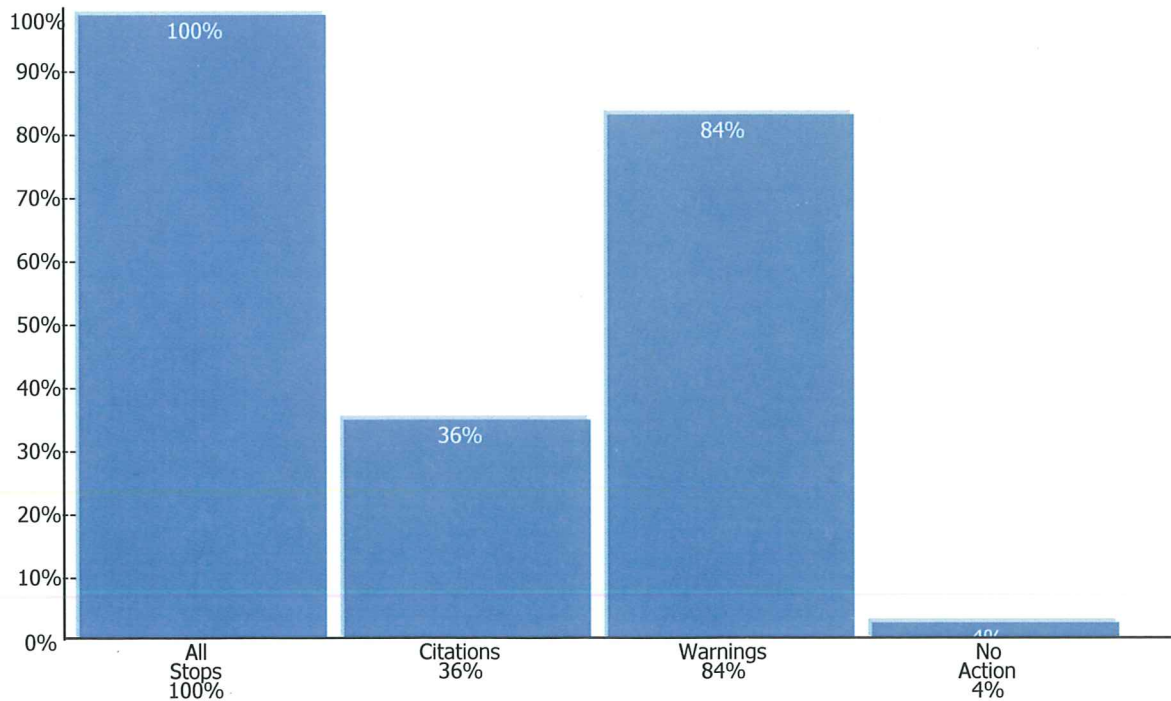

Agency: Hallsville Police Department
Reporting Period: 1/1/2011 Thru: 12/31/2011
Race: All Races Employee: All Employees

1) Total Stops 761	5) Driver Race	8) Stop Location	10) Probable Cause	13) Contraband Type
2) Traffic Violations	White 708	Interstate 0	Consent 5	Drugs / Alcohol / paraphernalia 4
Moving 321	Black / African-American 40	US Hwy 1	Inventory 0	Currency 0
Equipment 207	Hispanic/Latino 8	State Hwy 503	Drug / Alcohol Odor 3	Weapon 0
License 246	American Indian / Alaska Native 1	County Rd 17	Incident 18	Stolen Property 0
Investigative 21	Asian 2	City St 238	Plain View 1	Other 0
3) Moving Violations	Other / Unknown 2	Other 2	Terry Stop 1	14) Driver Arrests
Speed 224	6) Age of Drivers	9) Searches	Drug Dog 1	Total 20
Lane Violation 58	Under 18 64	Total 25	Other 0	15) Alleged Violations
Follow Too Close 5	18-29 284	Driver 12	11) Search Duration	Outstanding Warrant 6
Fail To Signal 8	30-39 168	Property 6	0-15 min 24	Drug Violation 1
CVE 0	40+ 245	Both 7	16-30 min 1	Resisting Arrest 1
Other 35	7) Driver Gender		31+ min 0	Offense against person 0
4) Result of stops	Male 411		12) Contraband Found	Traffic Violation 6
Citations 276	Female 350		Total 4	DWI / BAC 13
Warnings 642				Property Crime 0
No Action 30				Other 0

Chart Title: Result of Stops